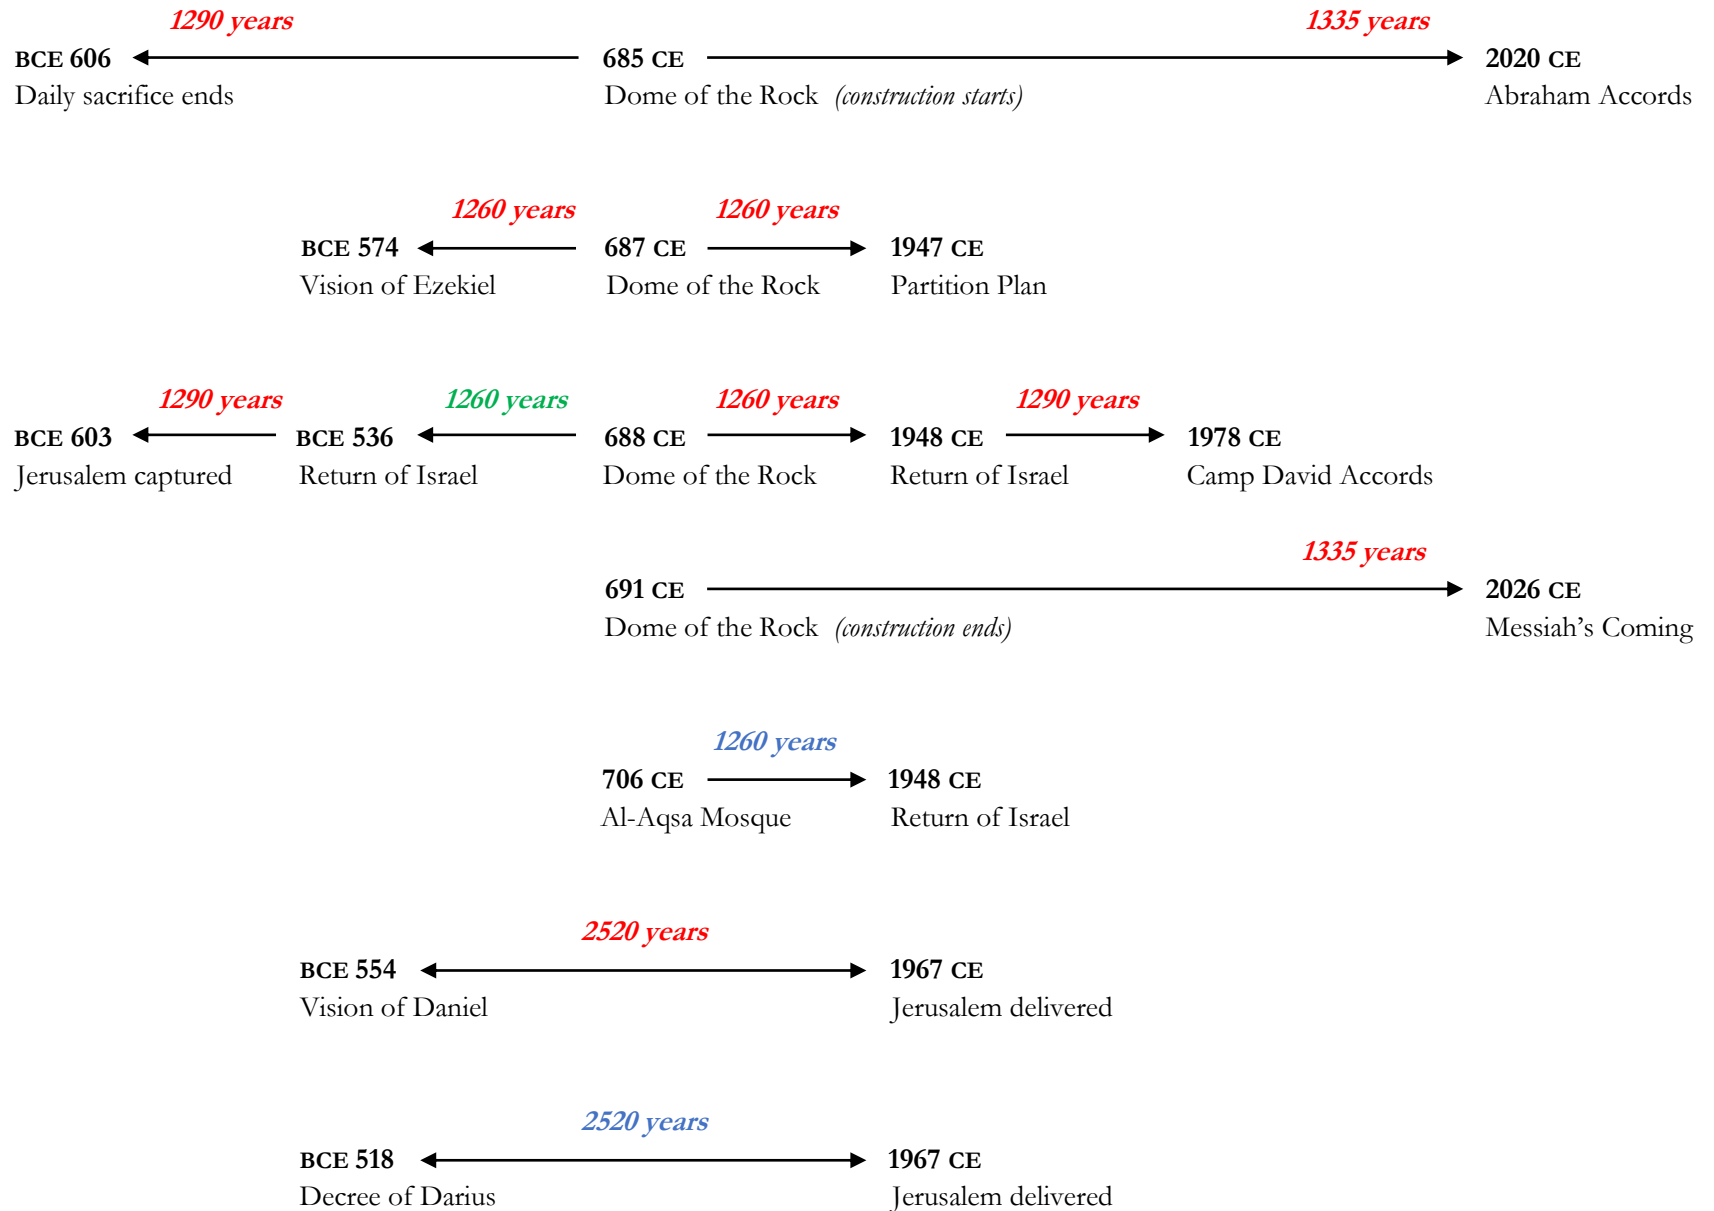

RISE AND FALL OF ISLAM

One year to be added when crossing from BCE to CE

Time Scale	Rev 11.2	Dan 12.11	Dan 12.12	Dan 8.14	Dan 12.5–7
<i>Solar</i>	<i>1260</i>	<i>1290</i>	<i>1335</i>	<i>2300</i>	<i>2520</i>
<i>Prophetic</i>	<i>1242</i>	<i>1271.½</i>	<i>1316</i>	<i>2267</i>	<i>2484</i>
<i>Lunar</i>	<i>1222.½</i>	<i>1252</i>	<i>1295</i>	<i>2231.½</i>	<i>2445</i>

BCE 457 ← **2300 years** → **1844 CE**
Decree of Artaxerxes Decree of Toleration

BCE 334 ← **2300 years** → **1967 CE**
Persia defeated Jerusalem delivered

BCE 275 ← **2300 years** → **2026 CE**
Greece defeated Rome defeated (Messiah's Coming)