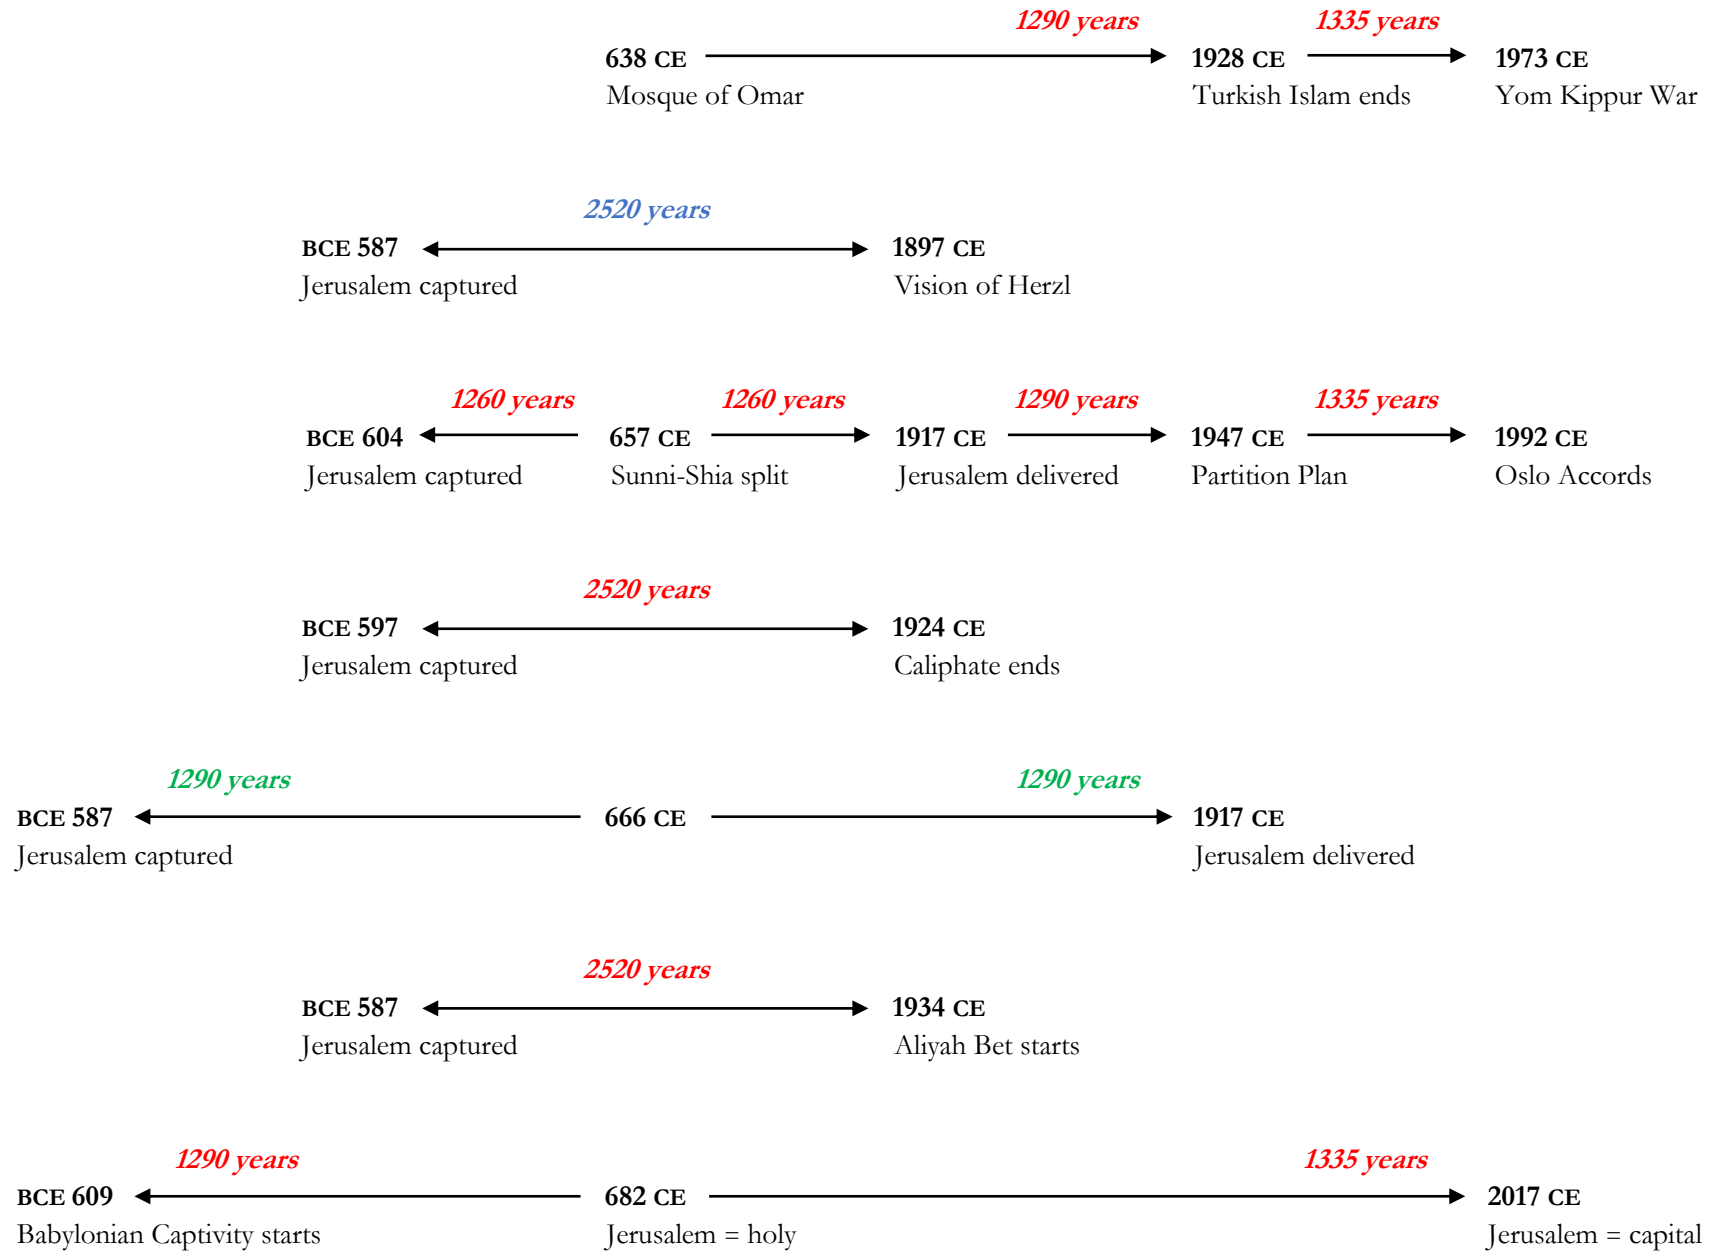

RISE AND FALL OF ISLAM

One year to be added when crossing from BCE to CE

Time Scale	Rev 11.2	Dan 12.11	Dan 12.12	Dan 8.14	Dan 12.5–7
<i>Solar</i>	<i>1260</i>	<i>1290</i>	<i>1335</i>	<i>2300</i>	<i>2520</i>
<i>Prophetic</i>	<i>1242</i>	<i>1271.½</i>	<i>1316</i>	<i>2267</i>	<i>2484</i>
<i>Lunar</i>	<i>1222.½</i>	<i>1252</i>	<i>1295</i>	<i>2231.½</i>	<i>2445</i>

BCE 457 ← **2300 years** → **1844 CE**
Decree of Artaxerxes Decree of Toleration

BCE 334 ← **2300 years** → **1967 CE**
Persia defeated Jerusalem delivered

BCE 275 ← **2300 years** → **2026 CE**
Greece defeated Rome defeated (Messiah's Coming)