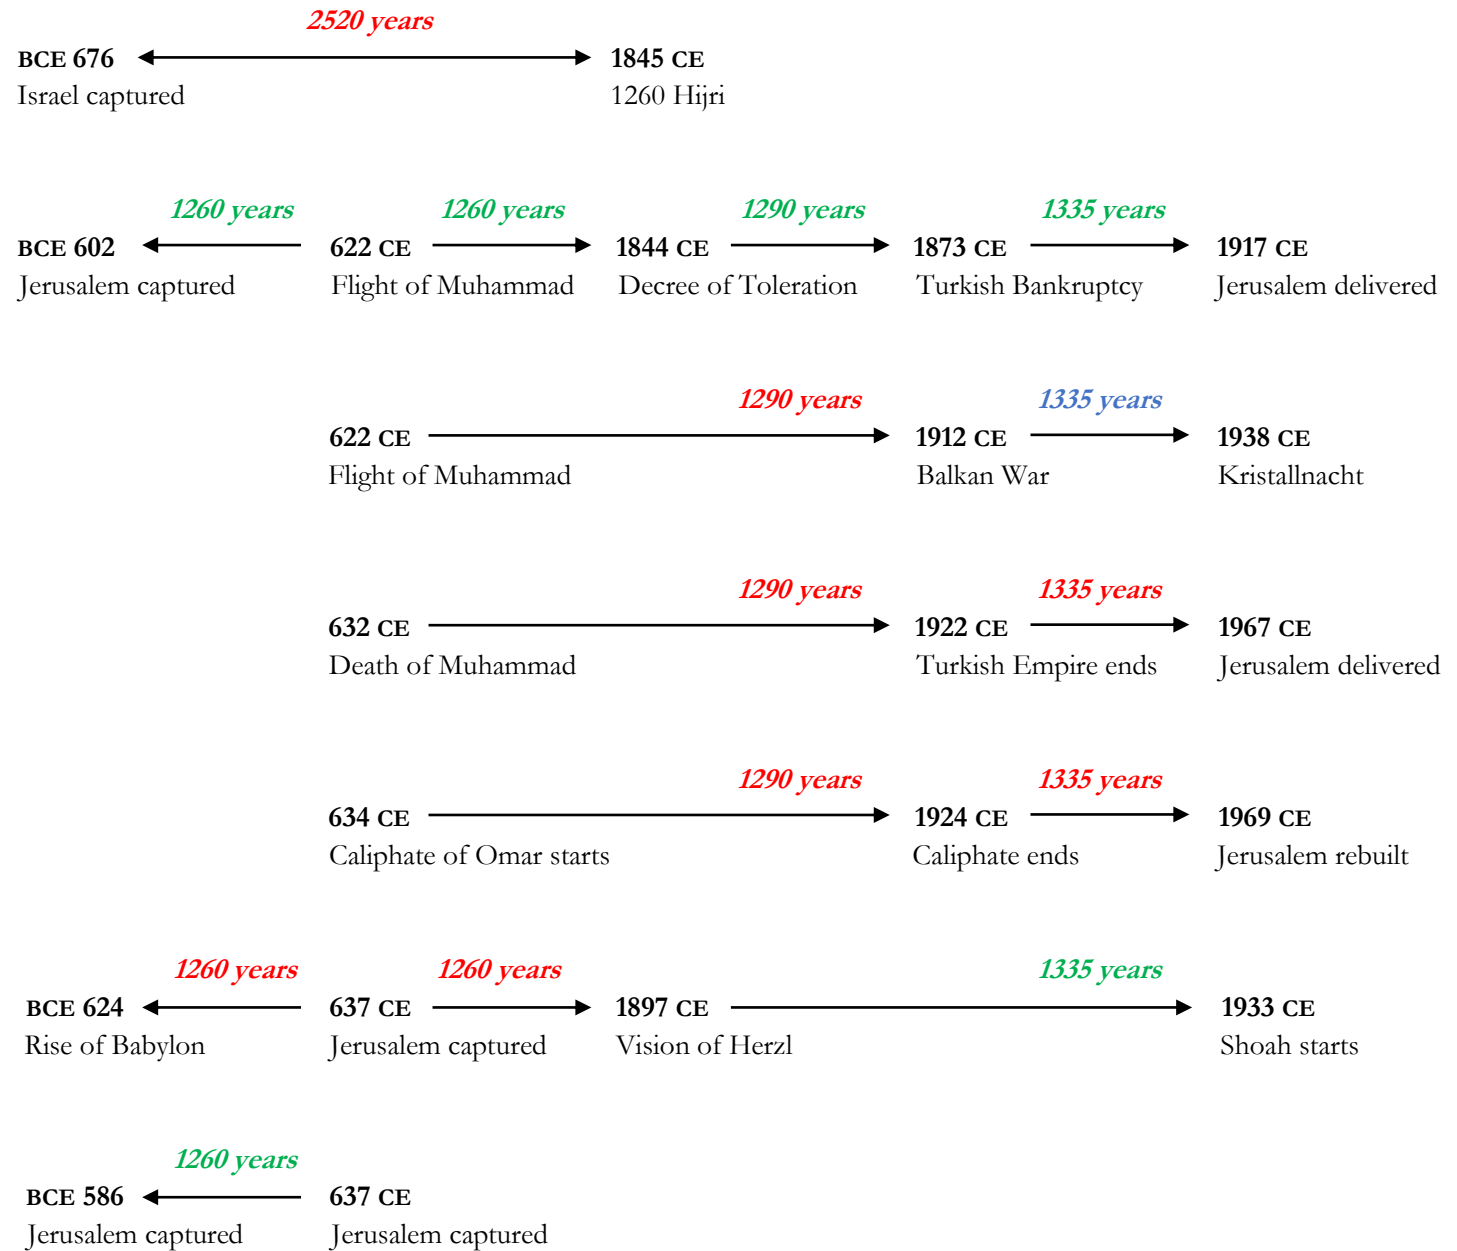

RISE AND FALL OF ISLAM

One year to be added when crossing from BCE to CE

Time Scale	Rev 11.2	Dan 12.11	Dan 12.12	Dan 8.14	Dan 12.5–7
<i>Solar</i>	<i>1260</i>	<i>1290</i>	<i>1335</i>	<i>2300</i>	<i>2520</i>
<i>Prophetic</i>	<i>1242</i>	<i>1271.½</i>	<i>1316</i>	<i>2267</i>	<i>2484</i>
<i>Lunar</i>	<i>1222.½</i>	<i>1252</i>	<i>1295</i>	<i>2231.½</i>	<i>2445</i>

BCE 457 ← **2300 years** → **1844 CE**
Decree of Artaxerxes Decree of Toleration

BCE 334 ← **2300 years** → **1967 CE**
Persia defeated Jerusalem delivered

BCE 275 ← **2300 years** → **2026 CE**
Greece defeated Rome defeated (Messiah's Coming)